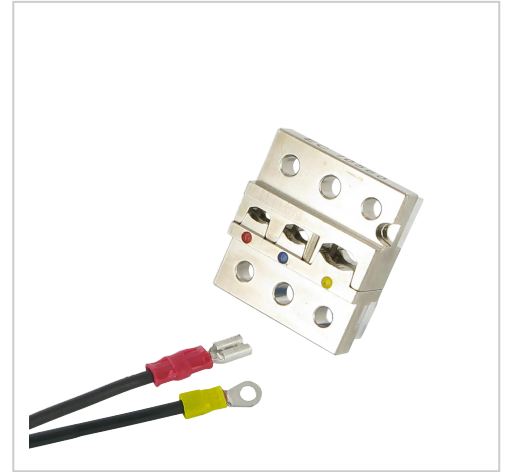

# Einsätze für Kabelschuhe und Flachsteckhülsen, 0,5 - 6 mm<sup>2</sup>

Für die 12510

**Product number** 12523

**Weight** 0.101kg

Illustrations are for reference only. Technical specifications may vary and are subject to change without notice.

## Product properties

**combination items** 12510

**Profile for cable cross-section** 0,5 - 6 mm<sup>2</sup>

**Type of packaging** 1

**Application** Cable lugs and flat plug sleeves, without insulation support Protective cover (12522) is required.